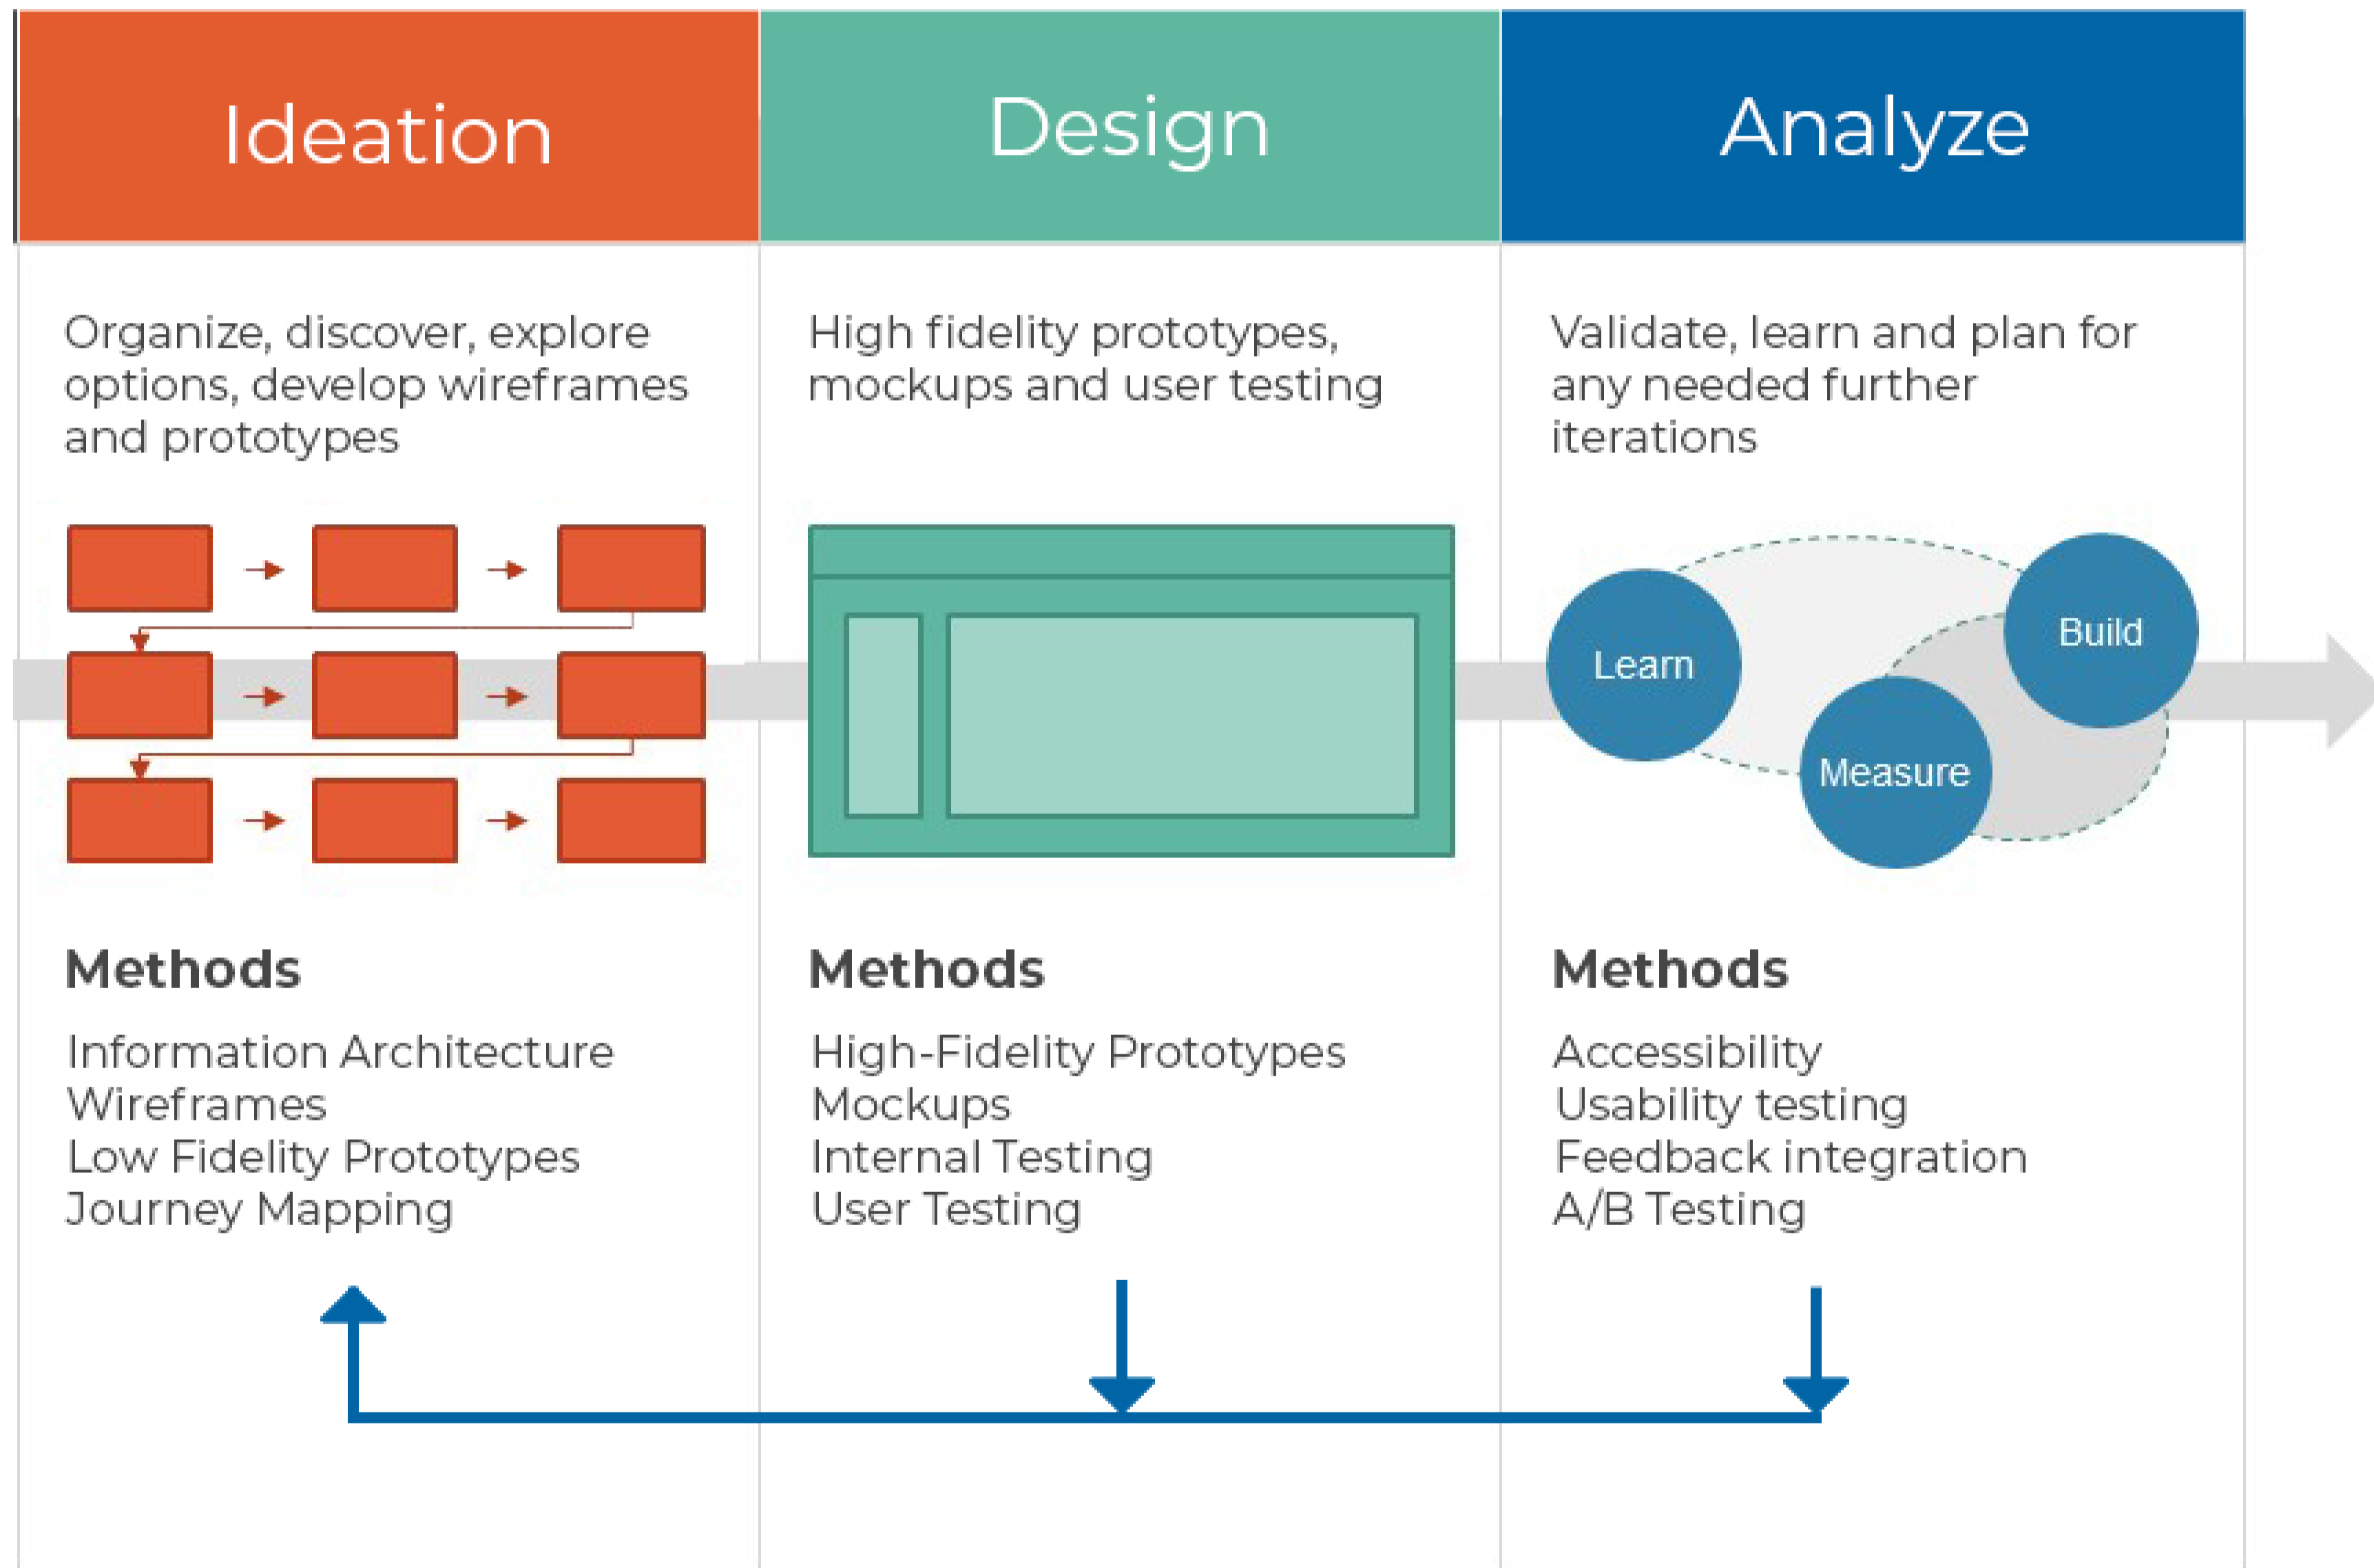

Recommendations and Implementation