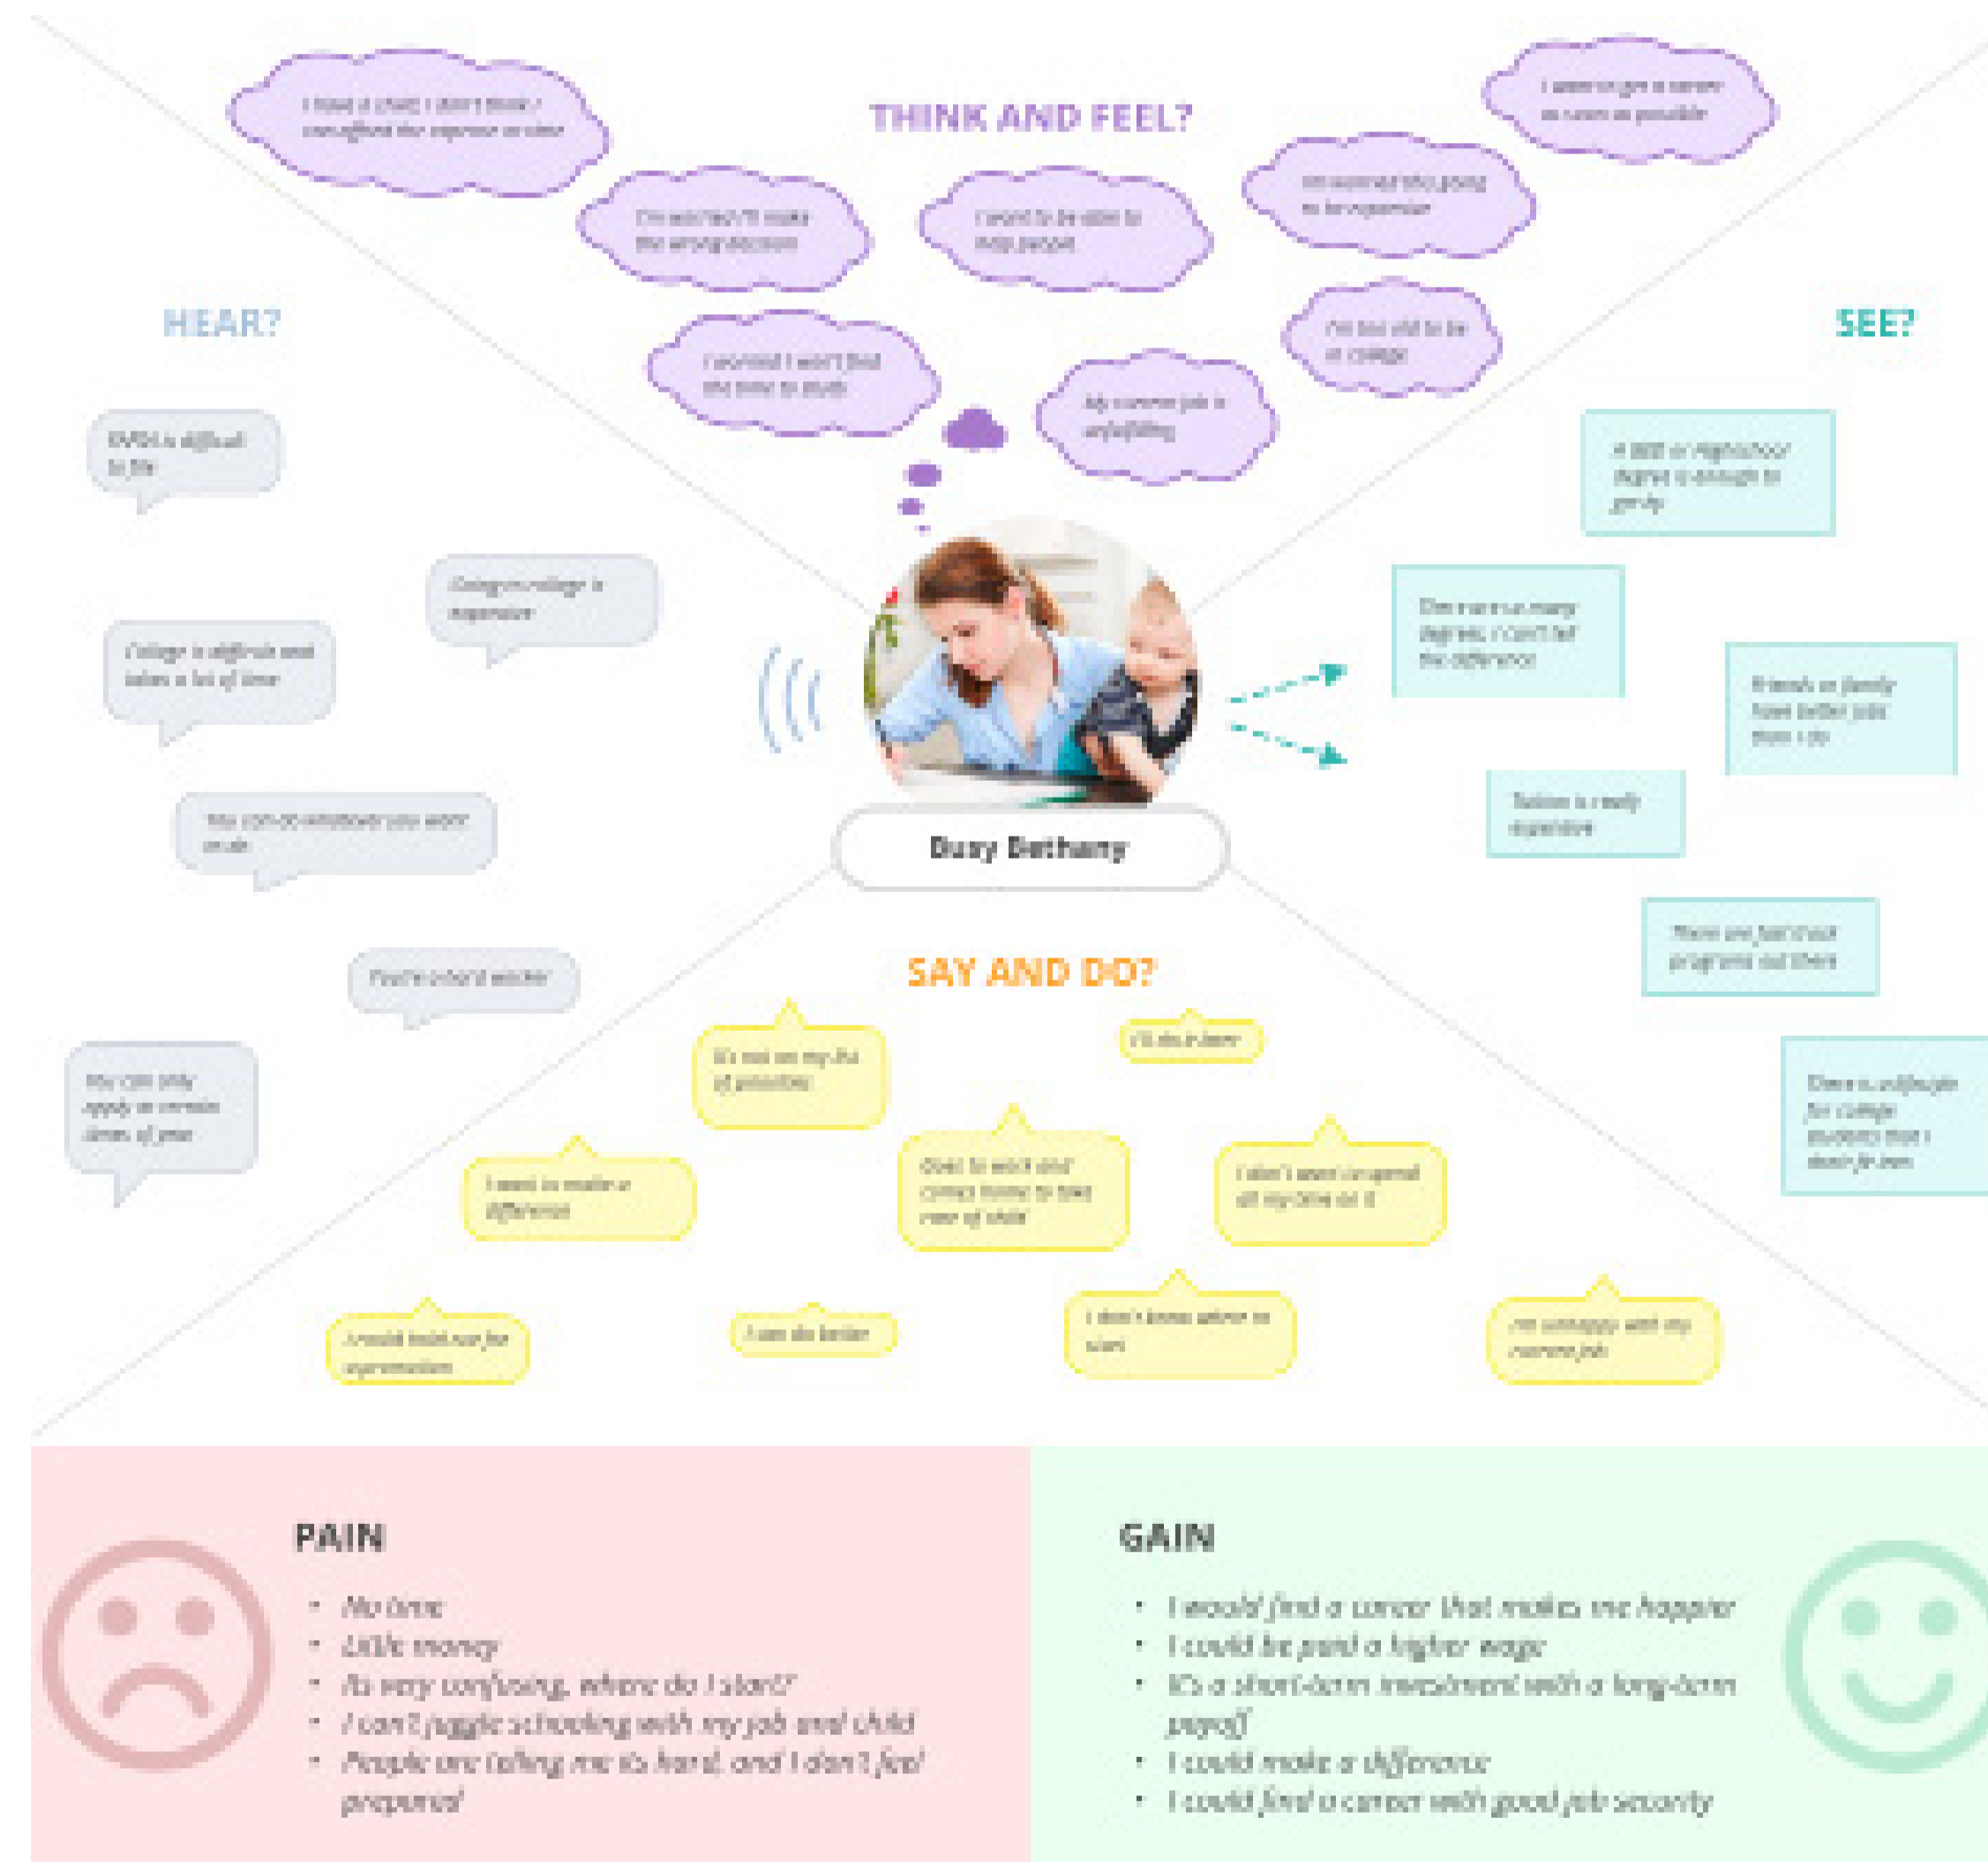

User Persona